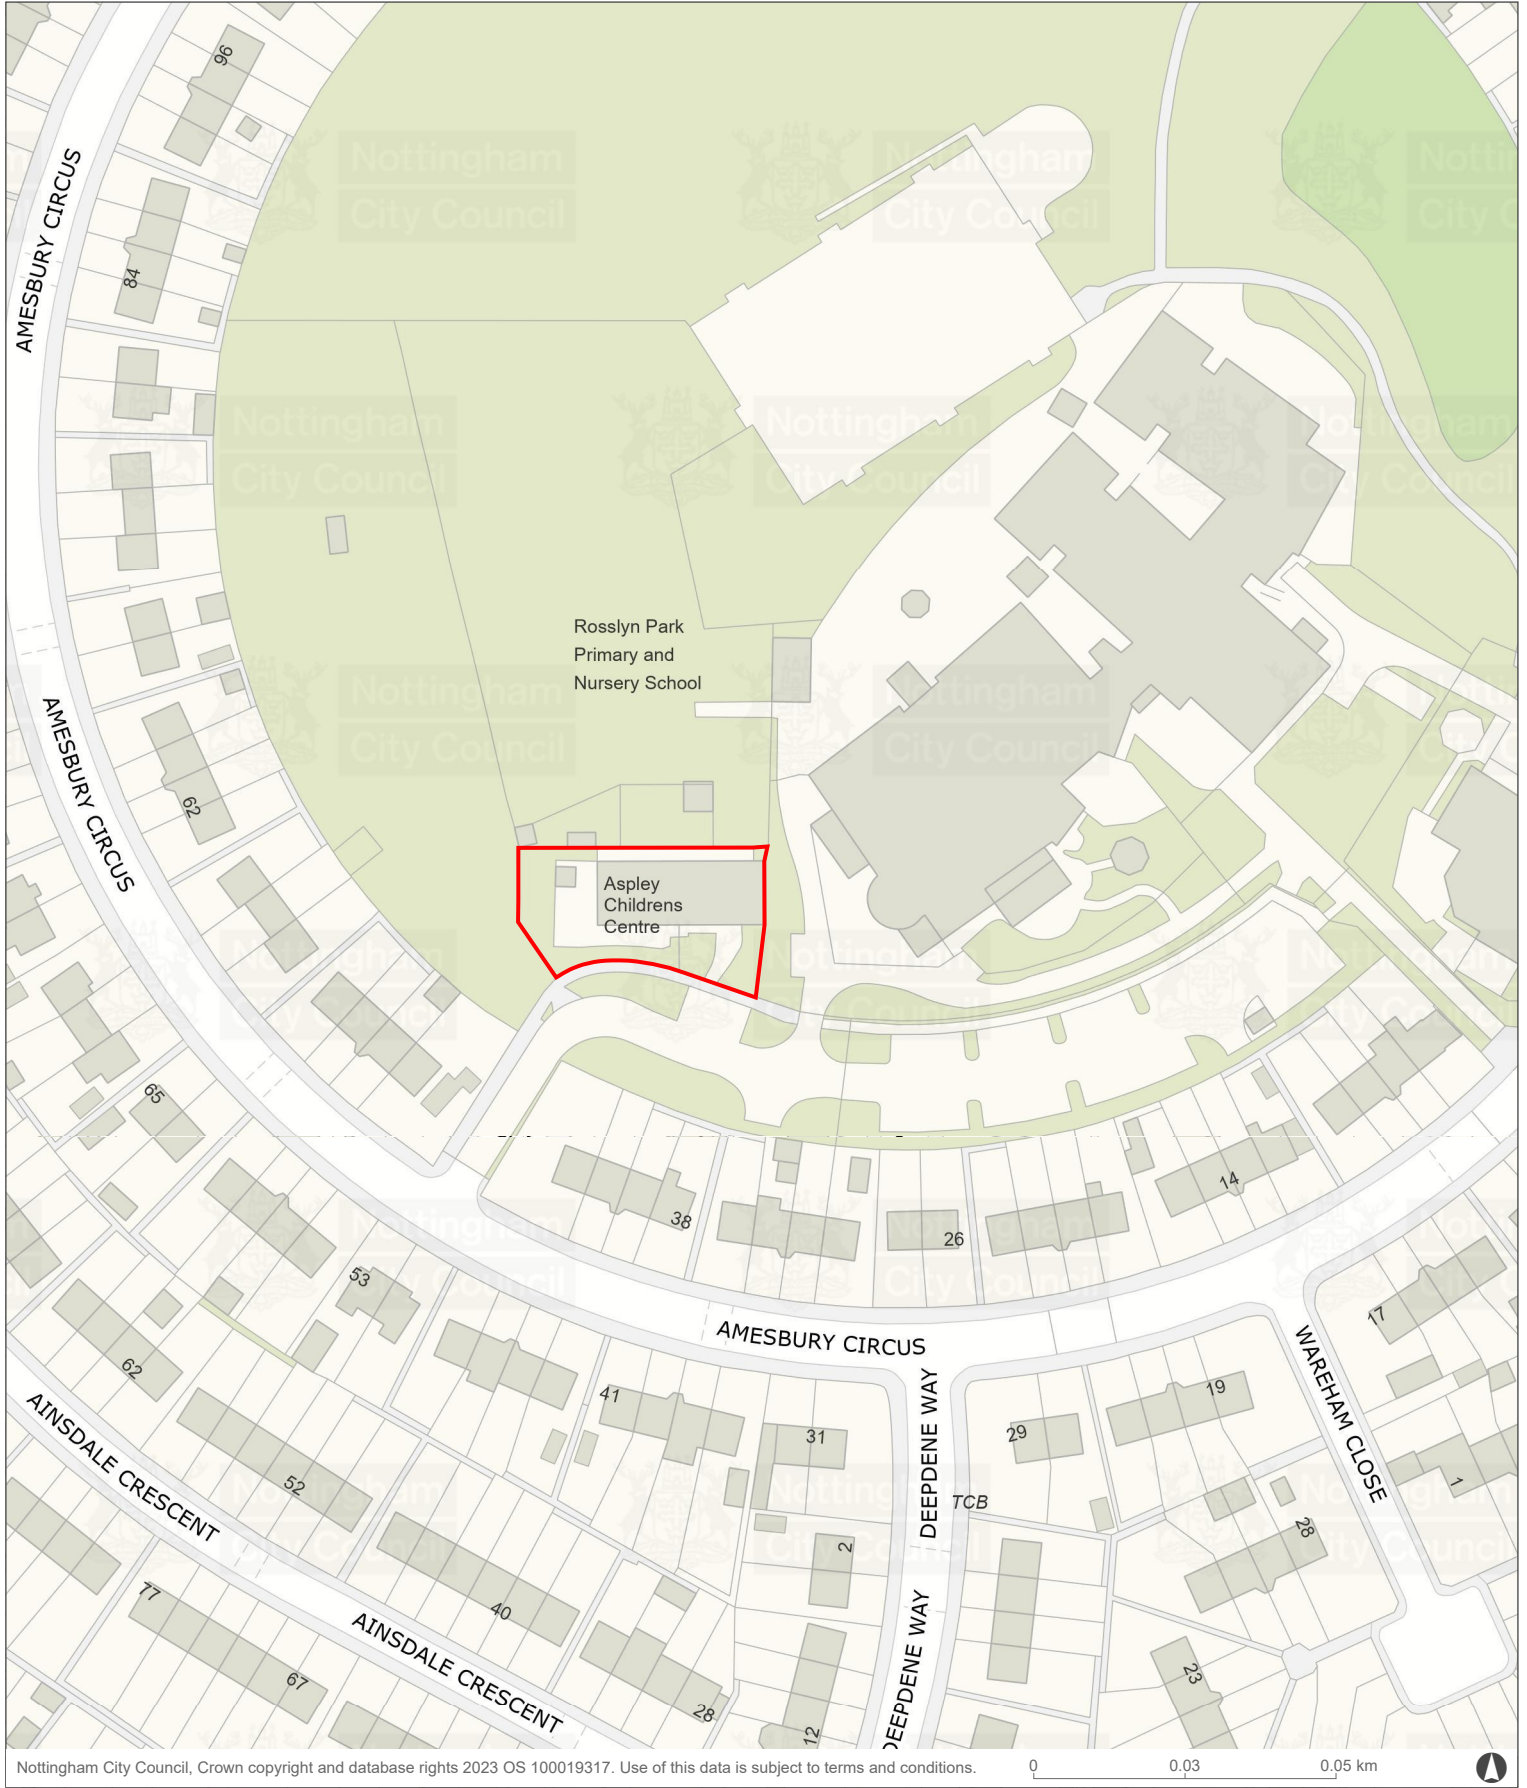

Nomad printed map

Nottingham City Council, Crown copyright and database rights 2023 OS 100019317. Use of this data is subject to terms and conditions.

0 0.03 0.05 km

Key

Description

A map printed from Nomad.

Nottingham
City Council